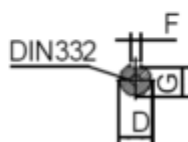

Data Sheet

Article number: 250307500425

Description: Kleedrive T3C 280S-4 75.0KW 1400 rpm
3x400/690V 50HZ IP55 B14 Eff=95%

Measures

AA = 560	K = Ø24	TBW = 218
AC = Ø559	L = 984	
AD = 675	M =	
D = Ø75	N =	
E = 140	P =	
F = 20	S =	
G = 67.5	TBH = 260	
HD = 395	TBS = 265	