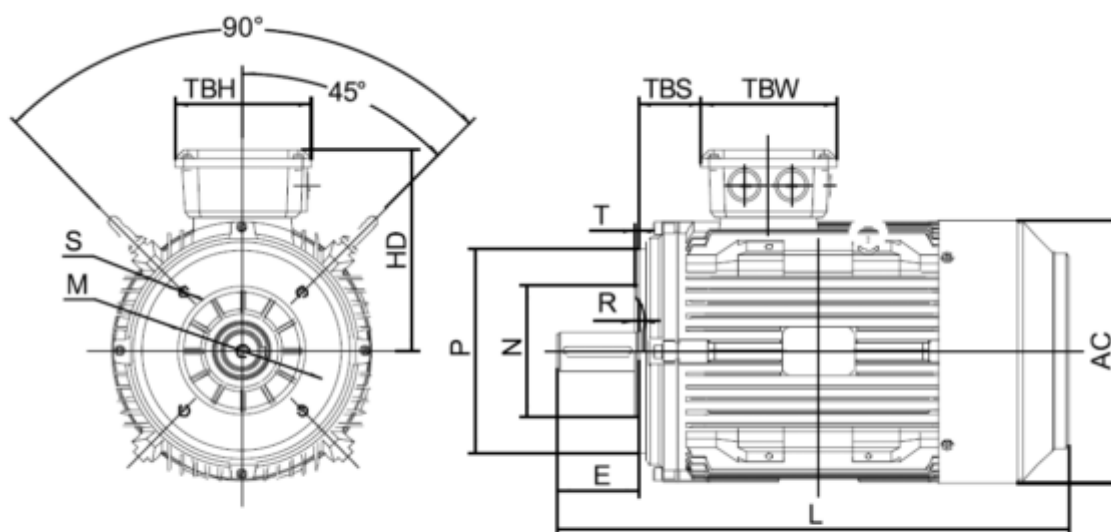

Data Sheet

Article number: 250307500425

Description: Kleedrive T3C 280S-4 75.0KW 1400 rpm
3x400/690V 50HZ IP55 B14 Eff=95%

Measures

AA = 560	K = Ø24	TBW = 218
AC = Ø559	L = 984	
AD = 675	M =	
D = Ø75	N =	
E = 140	P =	
F = 20	S =	
G = 67.5	TBH = 260	
HD = 395	TBS = 265	